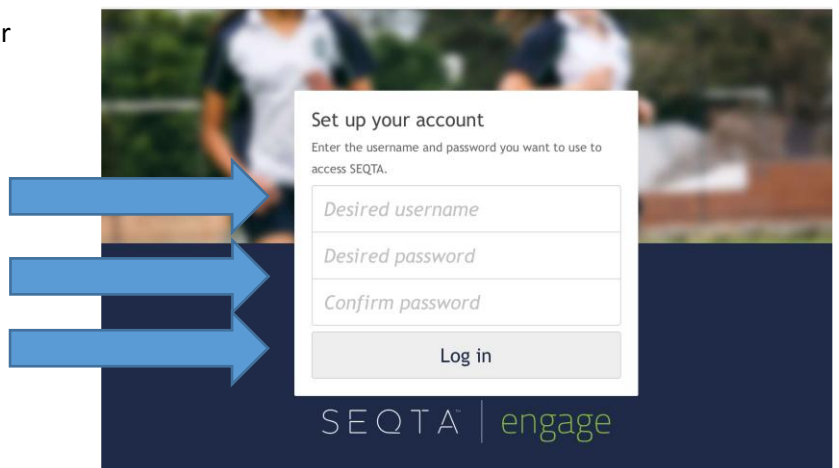

Click on the link to be taken to the setup window.

This link will expire in 7 days.

[Set up your account now.](#)

Download the app to get push notifications and fingerprint authentication:

The screen you are taken to allows you to set your own:

- Username
- Password

**Passwords are case sensitive.**

Once entered correctly, click 'Log In'

Upon logging in, you will be met with the Welcome screen, like the one below.

Use the menu items on the left to navigate.